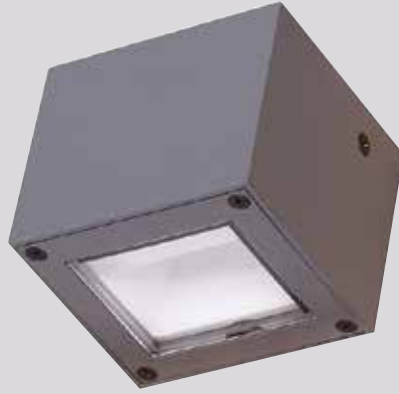

# Wall Mounting Landscape Light QAMRA

sanded brown | sanded black | sanded white

**332 251**

**LED Power**

24V - 3,1W  
120/240V - 4,5W

**Colour Temp**

2000K  
3000K  
6000K

**Luminous**

155 lm

**LIGHT DISTRIBUTION**