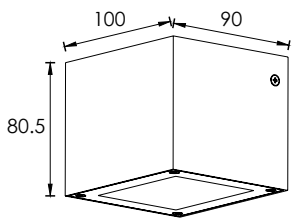

# Wall Mounting Landscape Light QAMRA

sanded brown | sanded black | sanded white

**332 251**

**LED Power**

24V - 3,1W  
120/240V - 4,5W

**Colour Temp**

2000K  
3000K  
6000K

**Luminous**

155 lm

**LIGHT DISTRIBUTION**